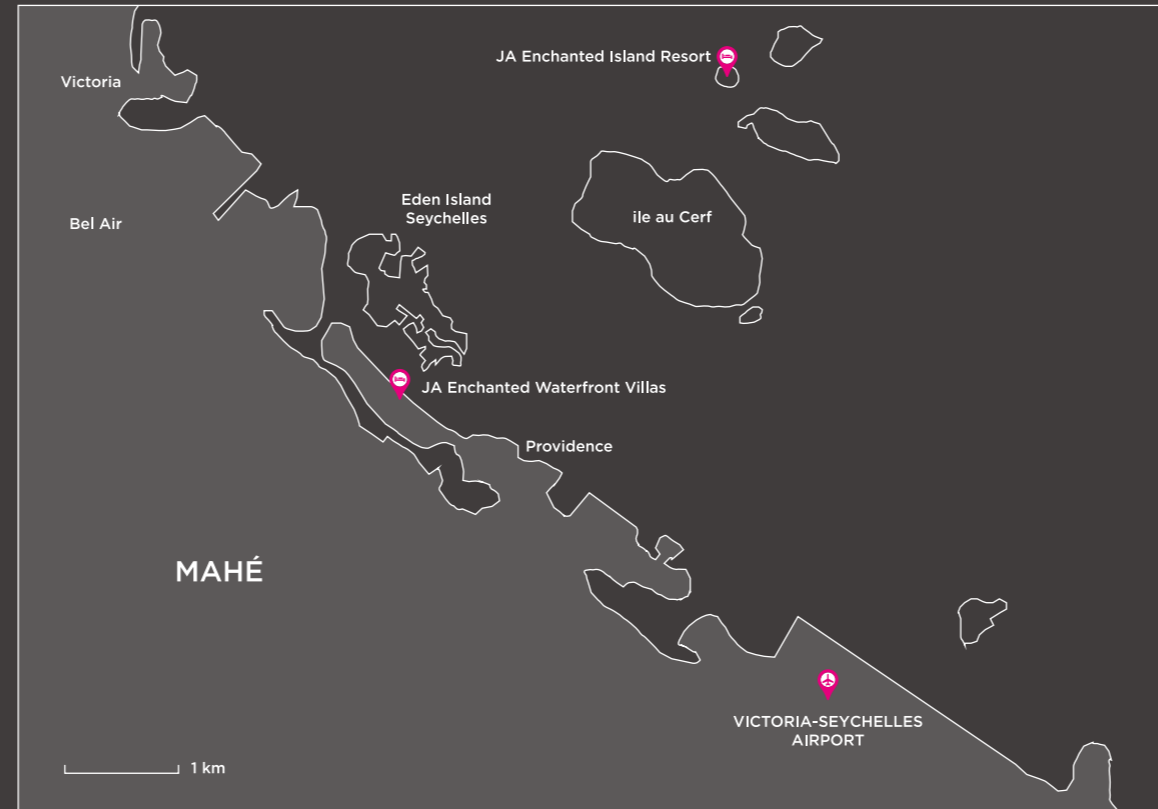

ENCHANTED
WATERFRONT
SEYCHELLES
FACTSHEET

ISLAND LIVING RIGHT AT YOUR DOORSTEP

Discover all the beautiful island of Mahé has to offer at JA Enchanted Waterfront. Situated on the East Coast and offering exclusive access to the island lifestyle, right at your doorstep, you will feel right at home at JA Enchanted Waterfront.

*JA Enchanted Waterfront is a 15 minute boat ride from JA Enchanted Island Resort

STARBOARD BISTRO

PLAY

THERE IS ADVENTURE

- Sunset cruise
- Big game fishing
- Helicopter tours
- Private tour of Mahé
- Private boat to Praslin and La Digue
- Snorkeling
- Scuba Diving
- Kayak
- Paddle Board
- Trip to Moyenne Island

Address: Providence Highway, Seychelles

For more information, please get in touch with us
on +248 4672727 or reservations.eir@jaresorts.com

JAresorts.com

[f JAResorts.com](https://www.facebook.com/JAResorts.com)