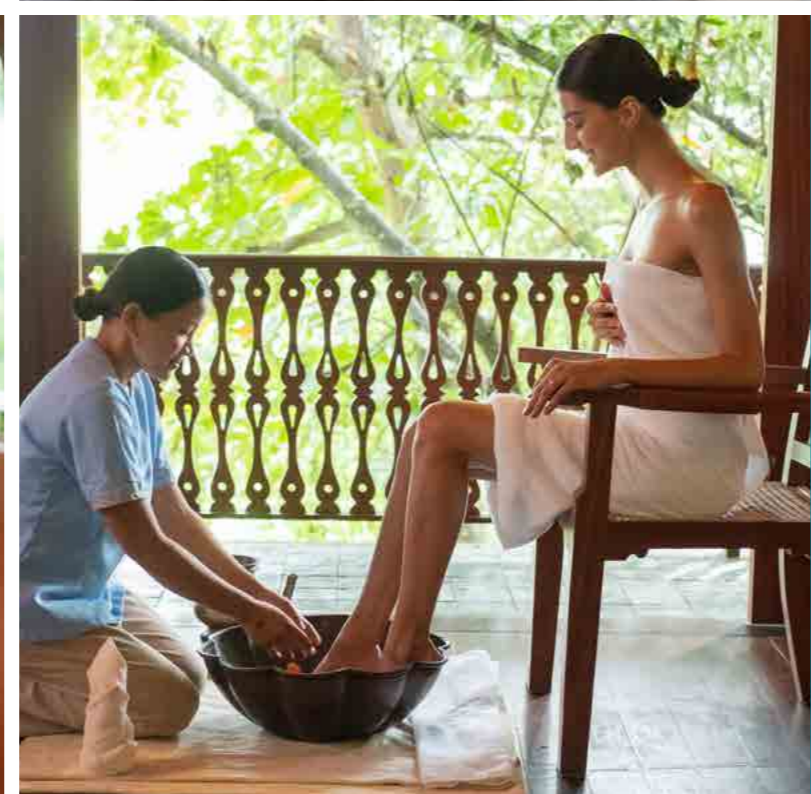

*JA Enchanted Waterfront is a 15 minute boat ride from JA Enchanted Island Resort

STARBOARD BISTRO

PLAY

THERE IS ADVENTURE

- Sunset cruise
- Big game fishing
- Helicopter tours
- Private tour of Mahé
- Private boat to Praslin and La Digue
- Snorkeling
- Scuba Diving
- Kayak
- Paddle Board
- Trip to Moyenne Island

PLAY

AND THERE IS SERENITY

- Marina
- Outdoor infinity swimming pool at JA Enchanted Waterfront Lodge
- Outdoor spa surrounded by nature at JA Enchanted Island Resort
- Fully equipped fitness centre at JA Enchanted Island Resort