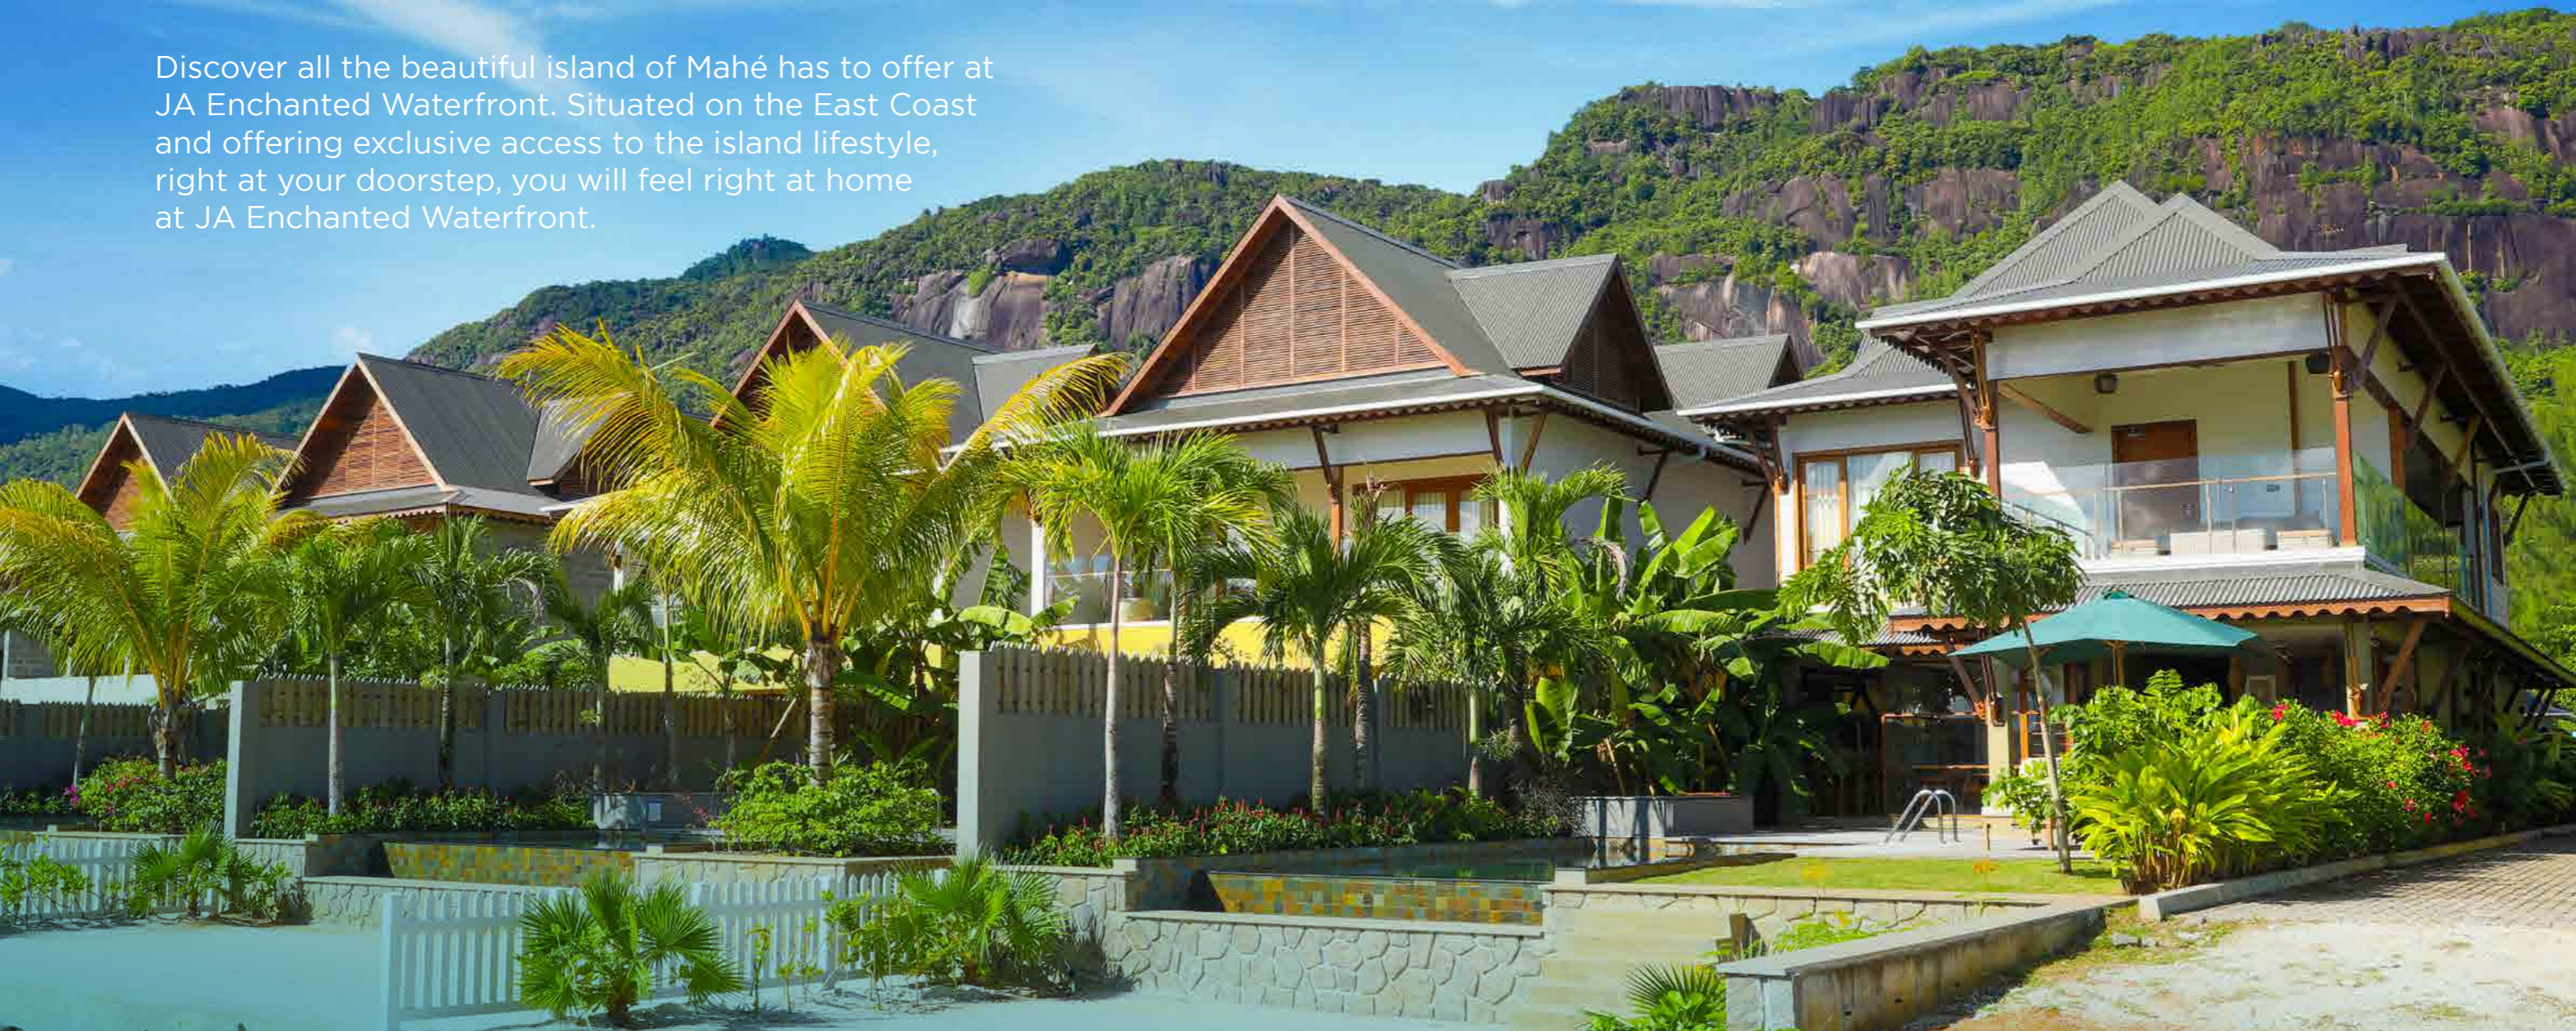

ENCHANTED
WATERFRONT
SEYCHELLES
FACTSHEET

ISLAND LIVING RIGHT AT YOUR DOORSTEP

Discover all the beautiful island of Mahé has to offer at JA Enchanted Waterfront. Situated on the East Coast and offering exclusive access to the island lifestyle, right at your doorstep, you will feel right at home at JA Enchanted Waterfront.

STAY

FEEL AT HOME

2 waterfront villas & 3 lodge rooms

- **1 Lodge Room - 22m²**
Accommodates up to 2 adults
- **1 Lodge Room - Mountain View - 24m²**
Accommodates up to 2 adults
- **1 Lodge Room - Ocean View - 41m²**
Accommodates up to 2 adults
- **2 Ocean View Private Pool Villa - 354m²**
Accommodates up to 6 adults
Each villa is equipped with its private pool

*JA Enchanted Waterfront is a 15 minute boat ride from JA Enchanted Island Resort

STARBOARD BISTRO

PLAY

THERE IS ADVENTURE

- Sunset cruise
- Big game fishing
- Helicopter tours
- Private tour of Mahé
- Private boat to Praslin and La Digue
- Snorkeling
- Scuba Diving
- Kayak
- Paddle Board
- Trip to Moyenne Island

PLAY

AND THERE IS SERENITY

- Marina
- Outdoor infinity swimming pool at JA Enchanted Waterfront Lodge
- Outdoor spa surrounded by nature at JA Enchanted Island Resort
- Fully equipped fitness centre at JA Enchanted Island Resort