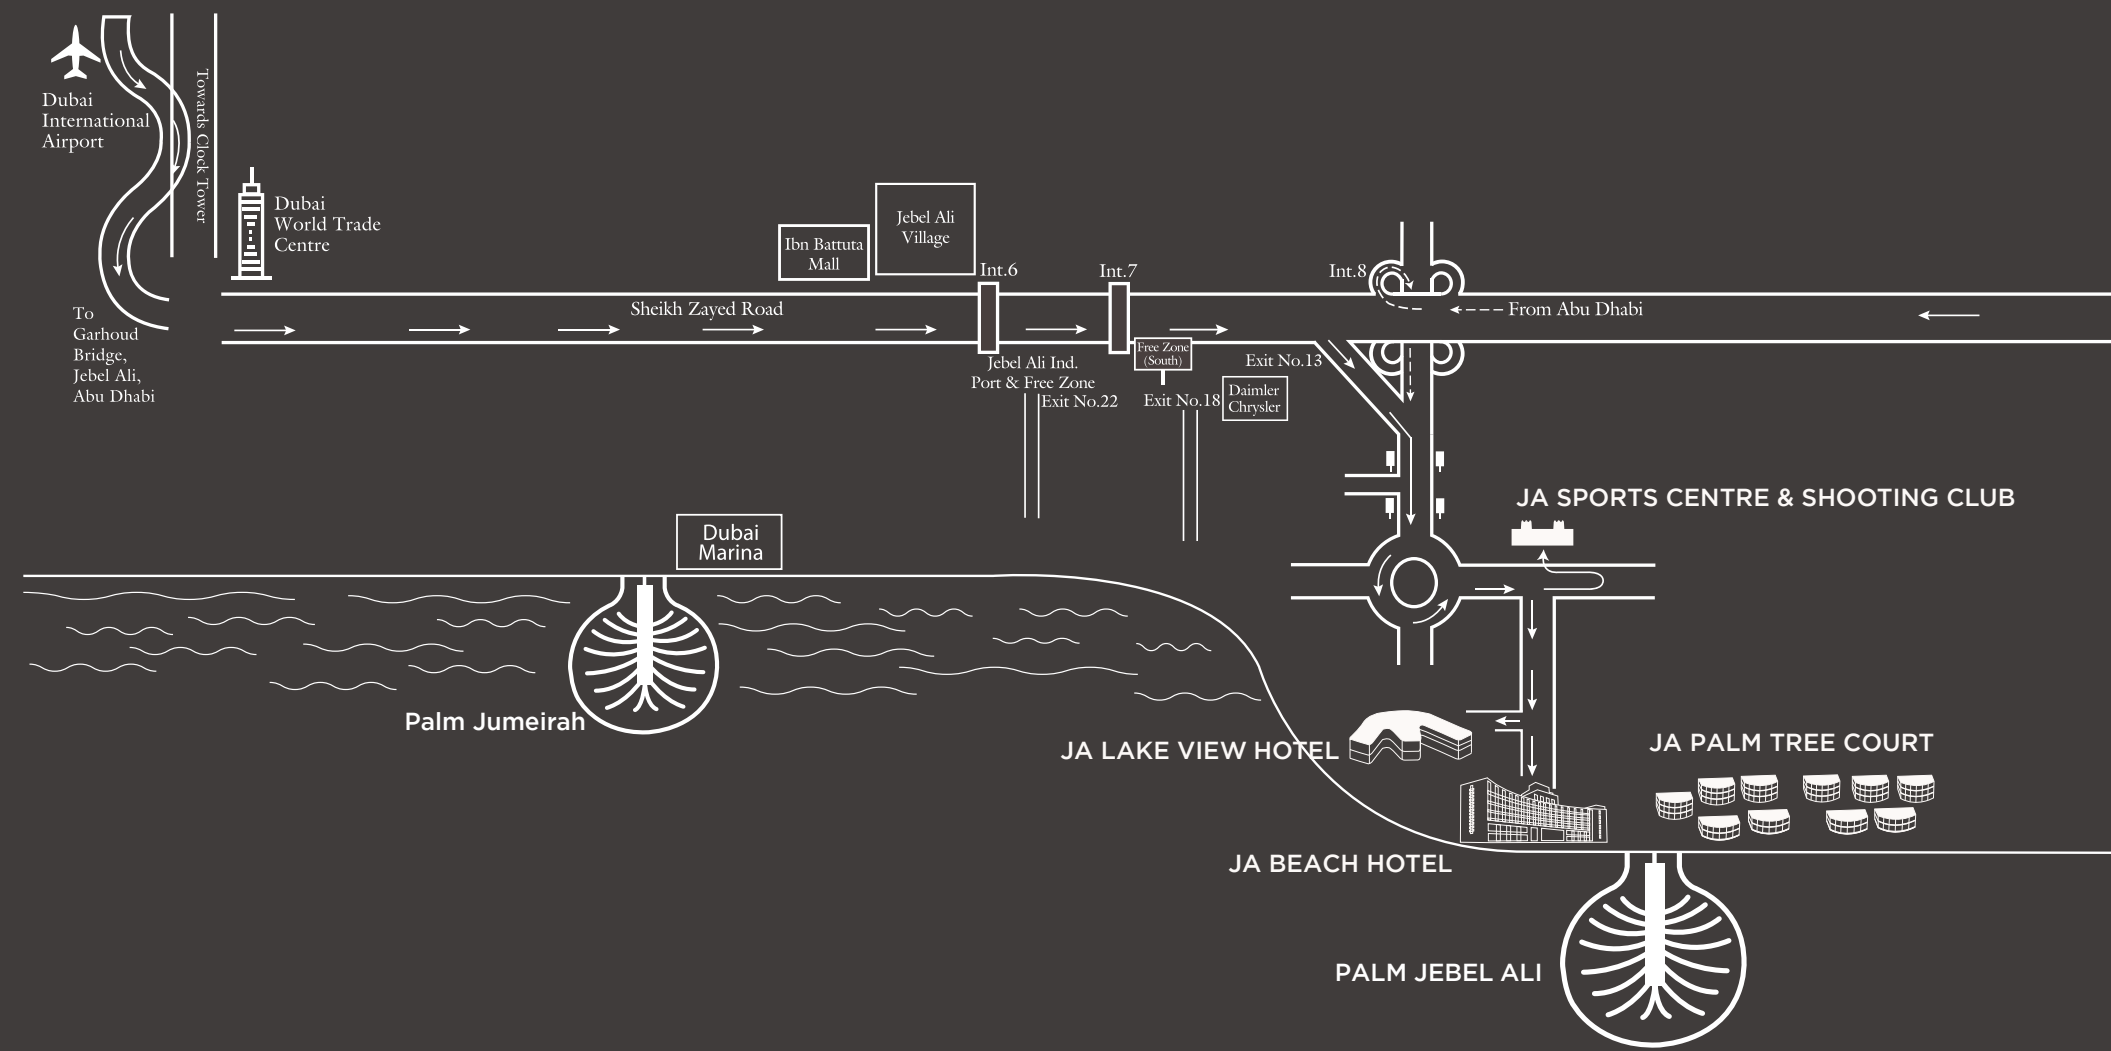

FROM DUBAI INTERNATIONAL AIRPORT

Follow the Jebel Ali/Abu Dhabi signboards from the airport until you reach Sheikh Zayed Road. Continue straight for approximately 40km, and take Exit No. 13, which will direct you to the Jebel Ali Free Zone (JAFZA) towards gates 8, 7 and 9, and keep right.

Remain on this road and proceed through the traffic light intersection until you approach the initial roundabout, and turn left. JA Sports Centre & Shooting Club will be on your left. Take the exit to the right which has the JA The Resort sign.

For access to JA Lake View Hotel, Club Jumana and Soul Beach, take the right turn before you reach the hotel's main entrance. For access to JA Beach Hotel and JA Palm Tree Court, continue straight until you reach the roundabout and the resort's entrance will be on the right.

FROM ABU DHABI

When driving from Abu Dhabi, exit onto Interchange 8 and follow the slip road on the right heading towards the Jebel Ali Free Zone (JAFZA) gates 7 and 8.

Continue on this road and proceed through the traffic light intersection until you approach the initial roundabout, and turn left. JA Sports Centre & Shooting Club will be on your left. Take the exit to the right which has the JA The Resort sign.

For access to JA Lake View Hotel, Club Jumana and Soul Beach, take the right turn before you reach the hotel's main entrance. For access to JA Beach Hotel and JA Palm Tree Court, continue straight until you reach the roundabout and the resort's entrance will be on the right.