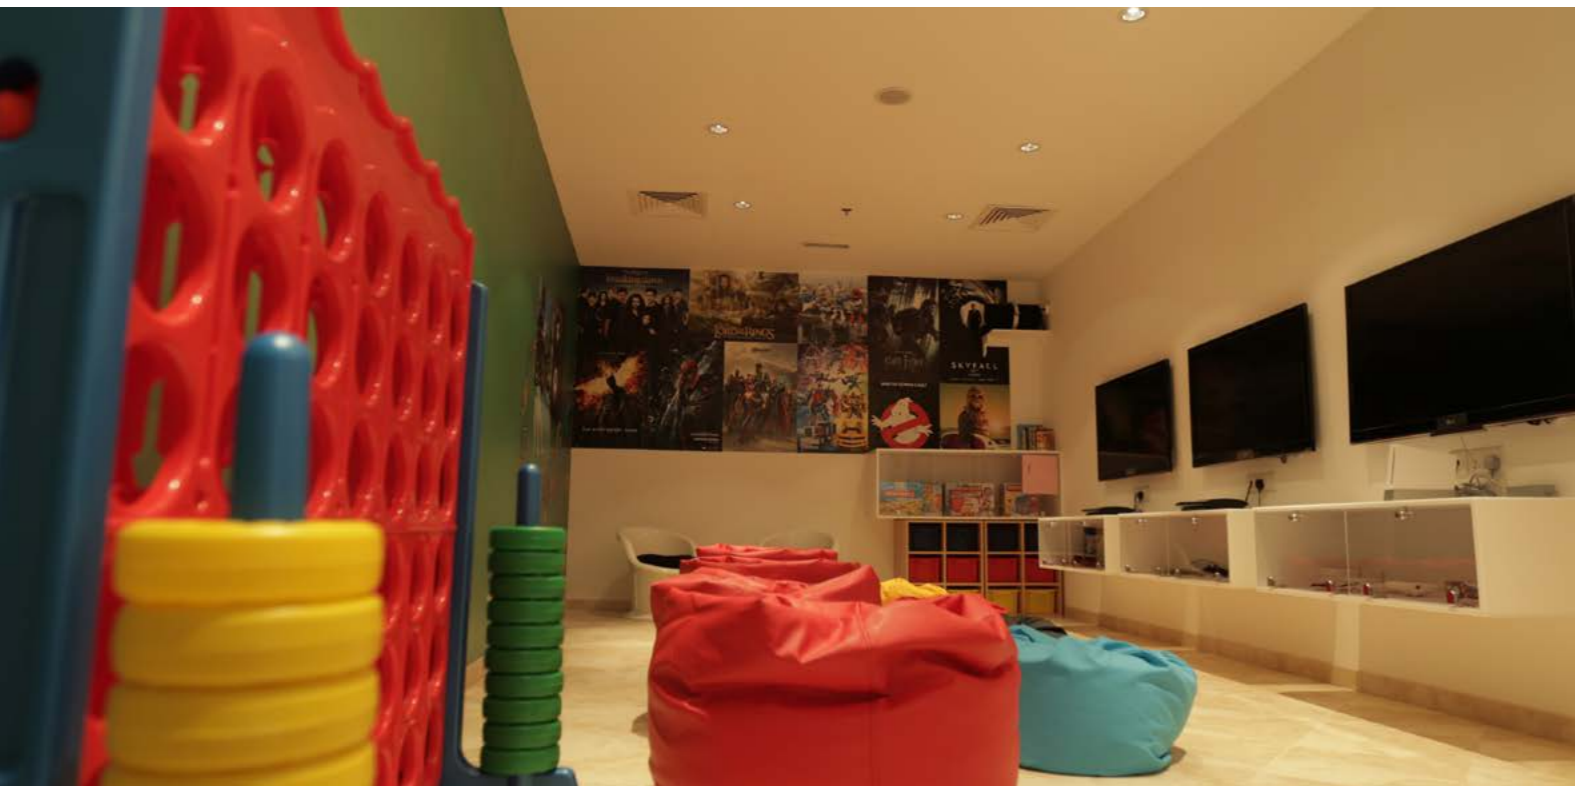

FOR THE LITTLE ONES

- Children's pool complete with a water slide
- CoolZone kids' club (4 years to 12 years) at JA Ocean View Hotel
- ChillZone teens' club (8 years to 16 years)