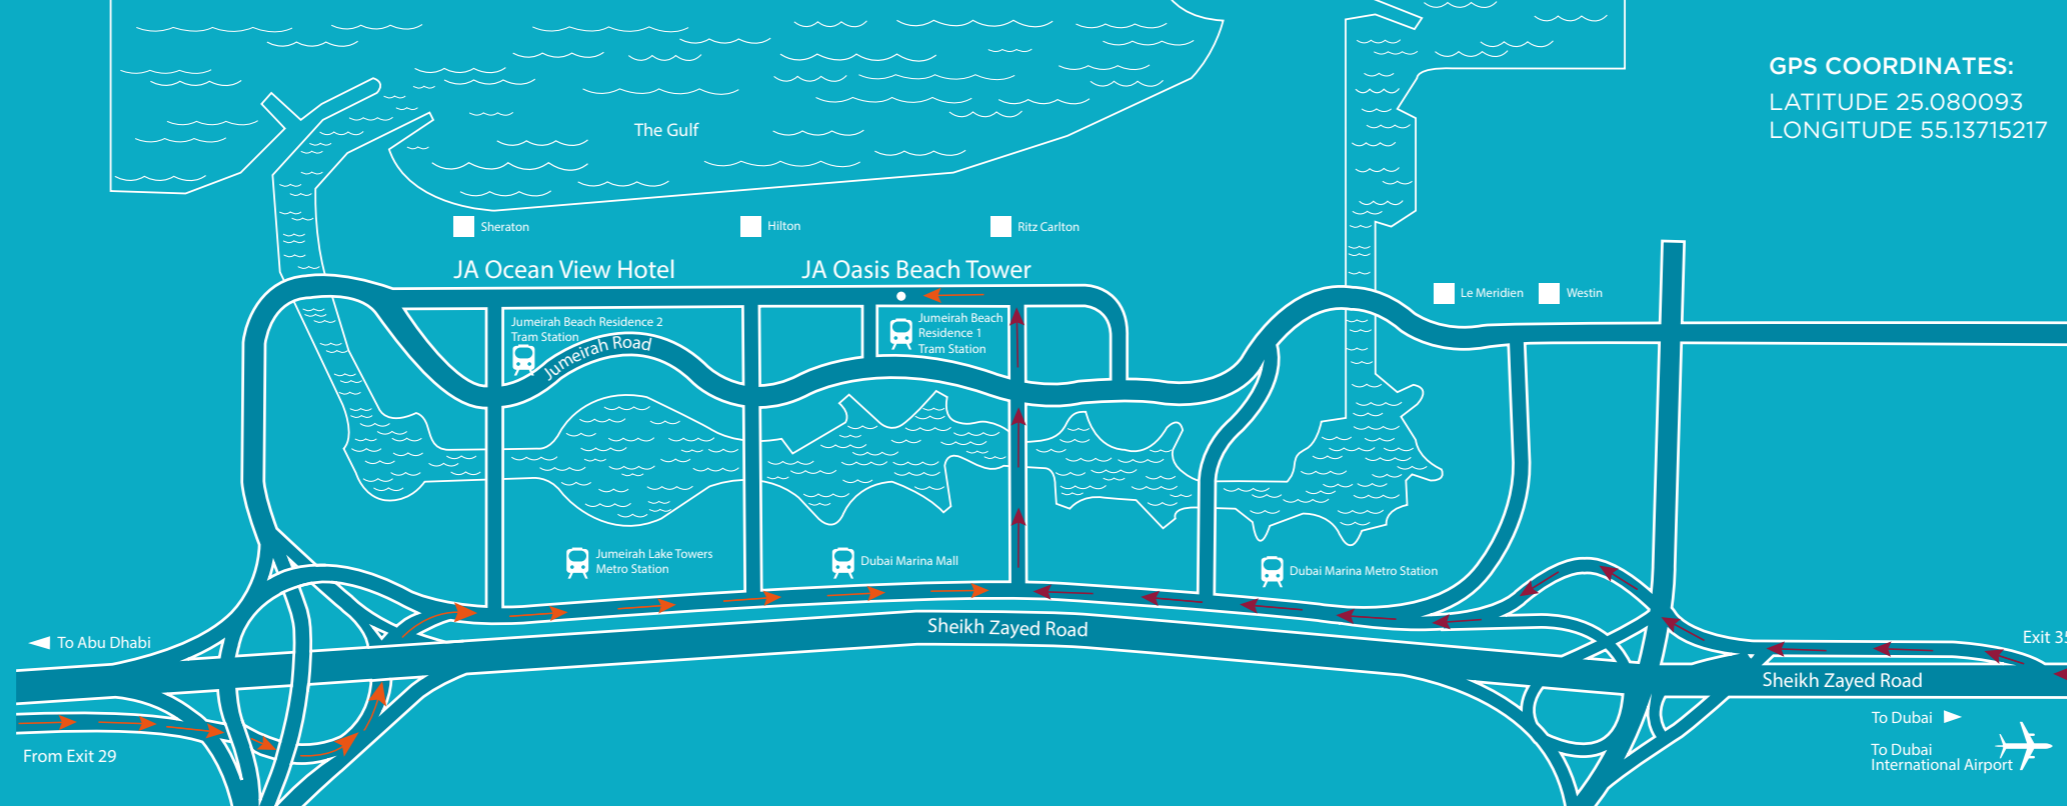

## THERE IS FUN, AND THERE IS MORE FUN

- Direct access to the open beach
- 2 temperature-controlled swimming pools
- Swimming lessons
- Health club with gymnasium, sauna, steam room & jacuzzi
- Complimentary shuttle service to the major shopping malls, Old Dubai & the private beach at JA The Resort
- Calm Spa and Salon available at JA Ocean View Hotel
- Beauty Salon located on first floor

### FROM ABU DHABI

- On Sheikh Zayed Road, follow the signs to Dubai
- Take exit 29
- Follow the signs towards Dubai Marina
- Pass Jumeirah Lake Towers Metro Station and Dubai Marina Mall on your left
- Turn left at the next signal
- Go straight over the bridge
- At the first intersection, head straight
- From the roundabout at the end of the road, turn left
- Find JA Oasis Beach Tower on your left, beside Al Fattan Marine Towers

### FROM DUBAI INTERNATIONAL AIRPORT

- Follow the Jebel Ali / Abu Dhabi sign until you reach Sheikh Zayed Road
- Take exit 35
- Follow the signs to Dubai Marina
- Keep going straight after the Dubai Marina Metro Station signal
- Turn right at the next signal, just before Dubai Marina Mall
- Go over the bridge
- At the first intersection, head straight
- From the roundabout at the end of the road, turn left
- Find JA Oasis Beach Tower on your left, beside Al Fattan Marine Towers